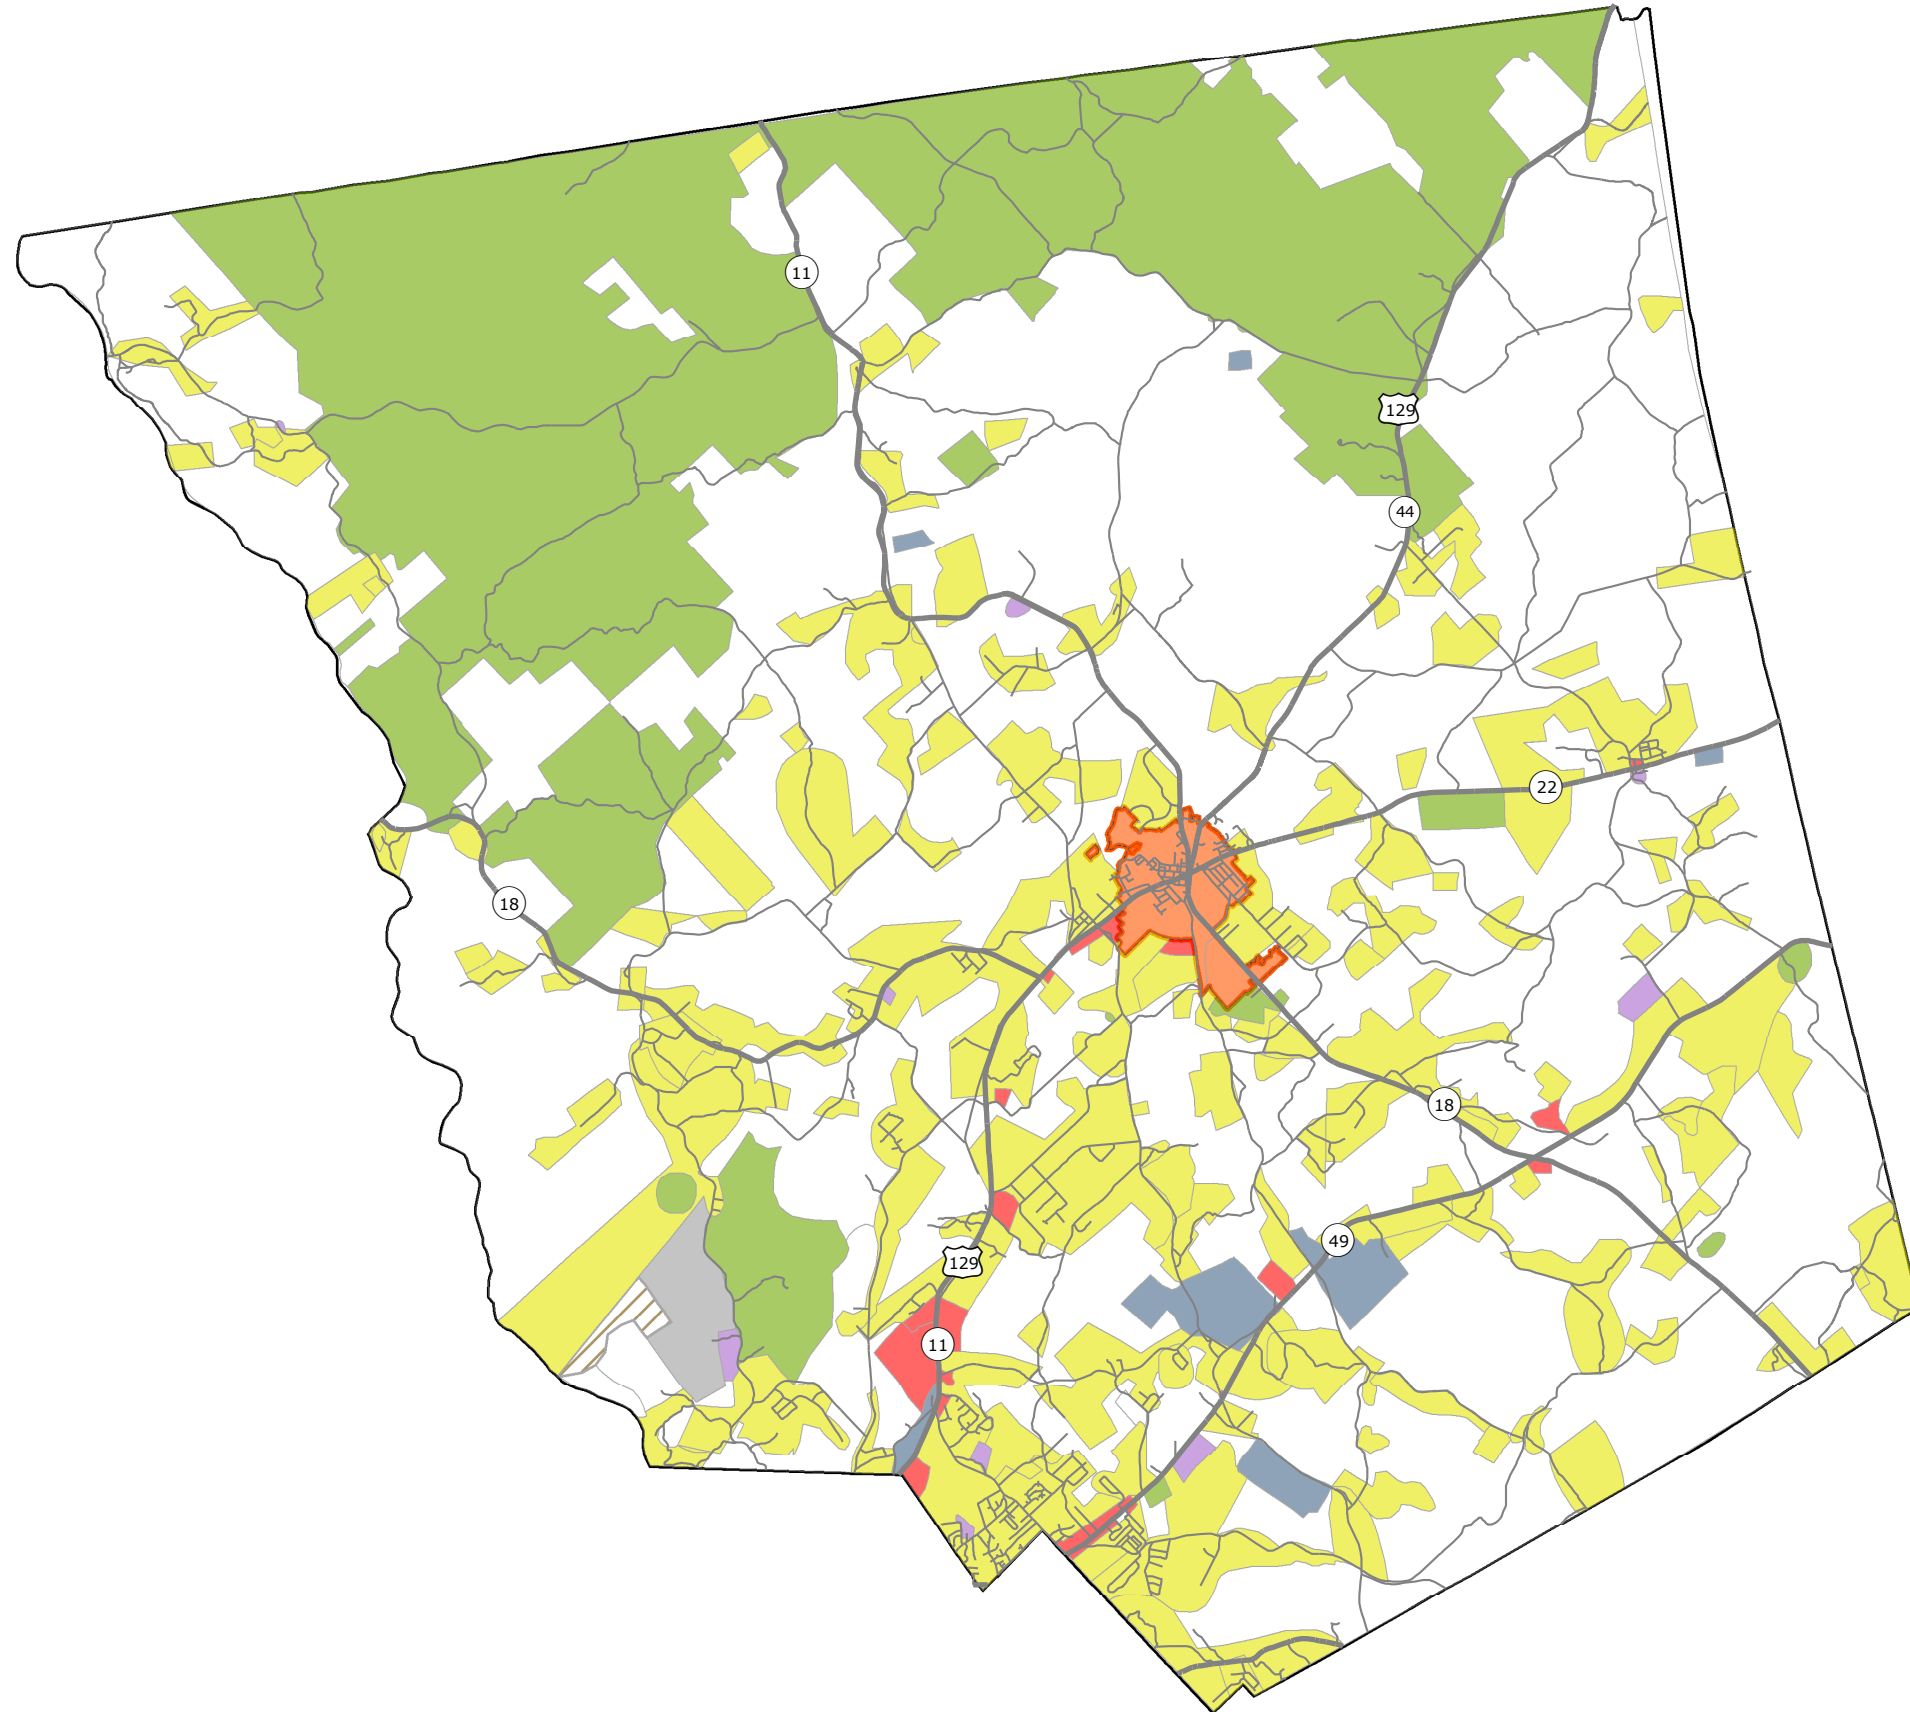

Gray-Jones County Comprehensive Plan

Existing Land Use Jones County

Legend

- Agriculture/Forestry
- Commercial
- Industrial
- Municipality - Urban
- Park/Recreation/Cons
- Public/Institutional
- Residential
- Transportation/Commu
- Undeveloped/Unused
- City of Gray
- City Street
- County Road
- State Highway

0 1 2 4 6 Miles

Map 2a