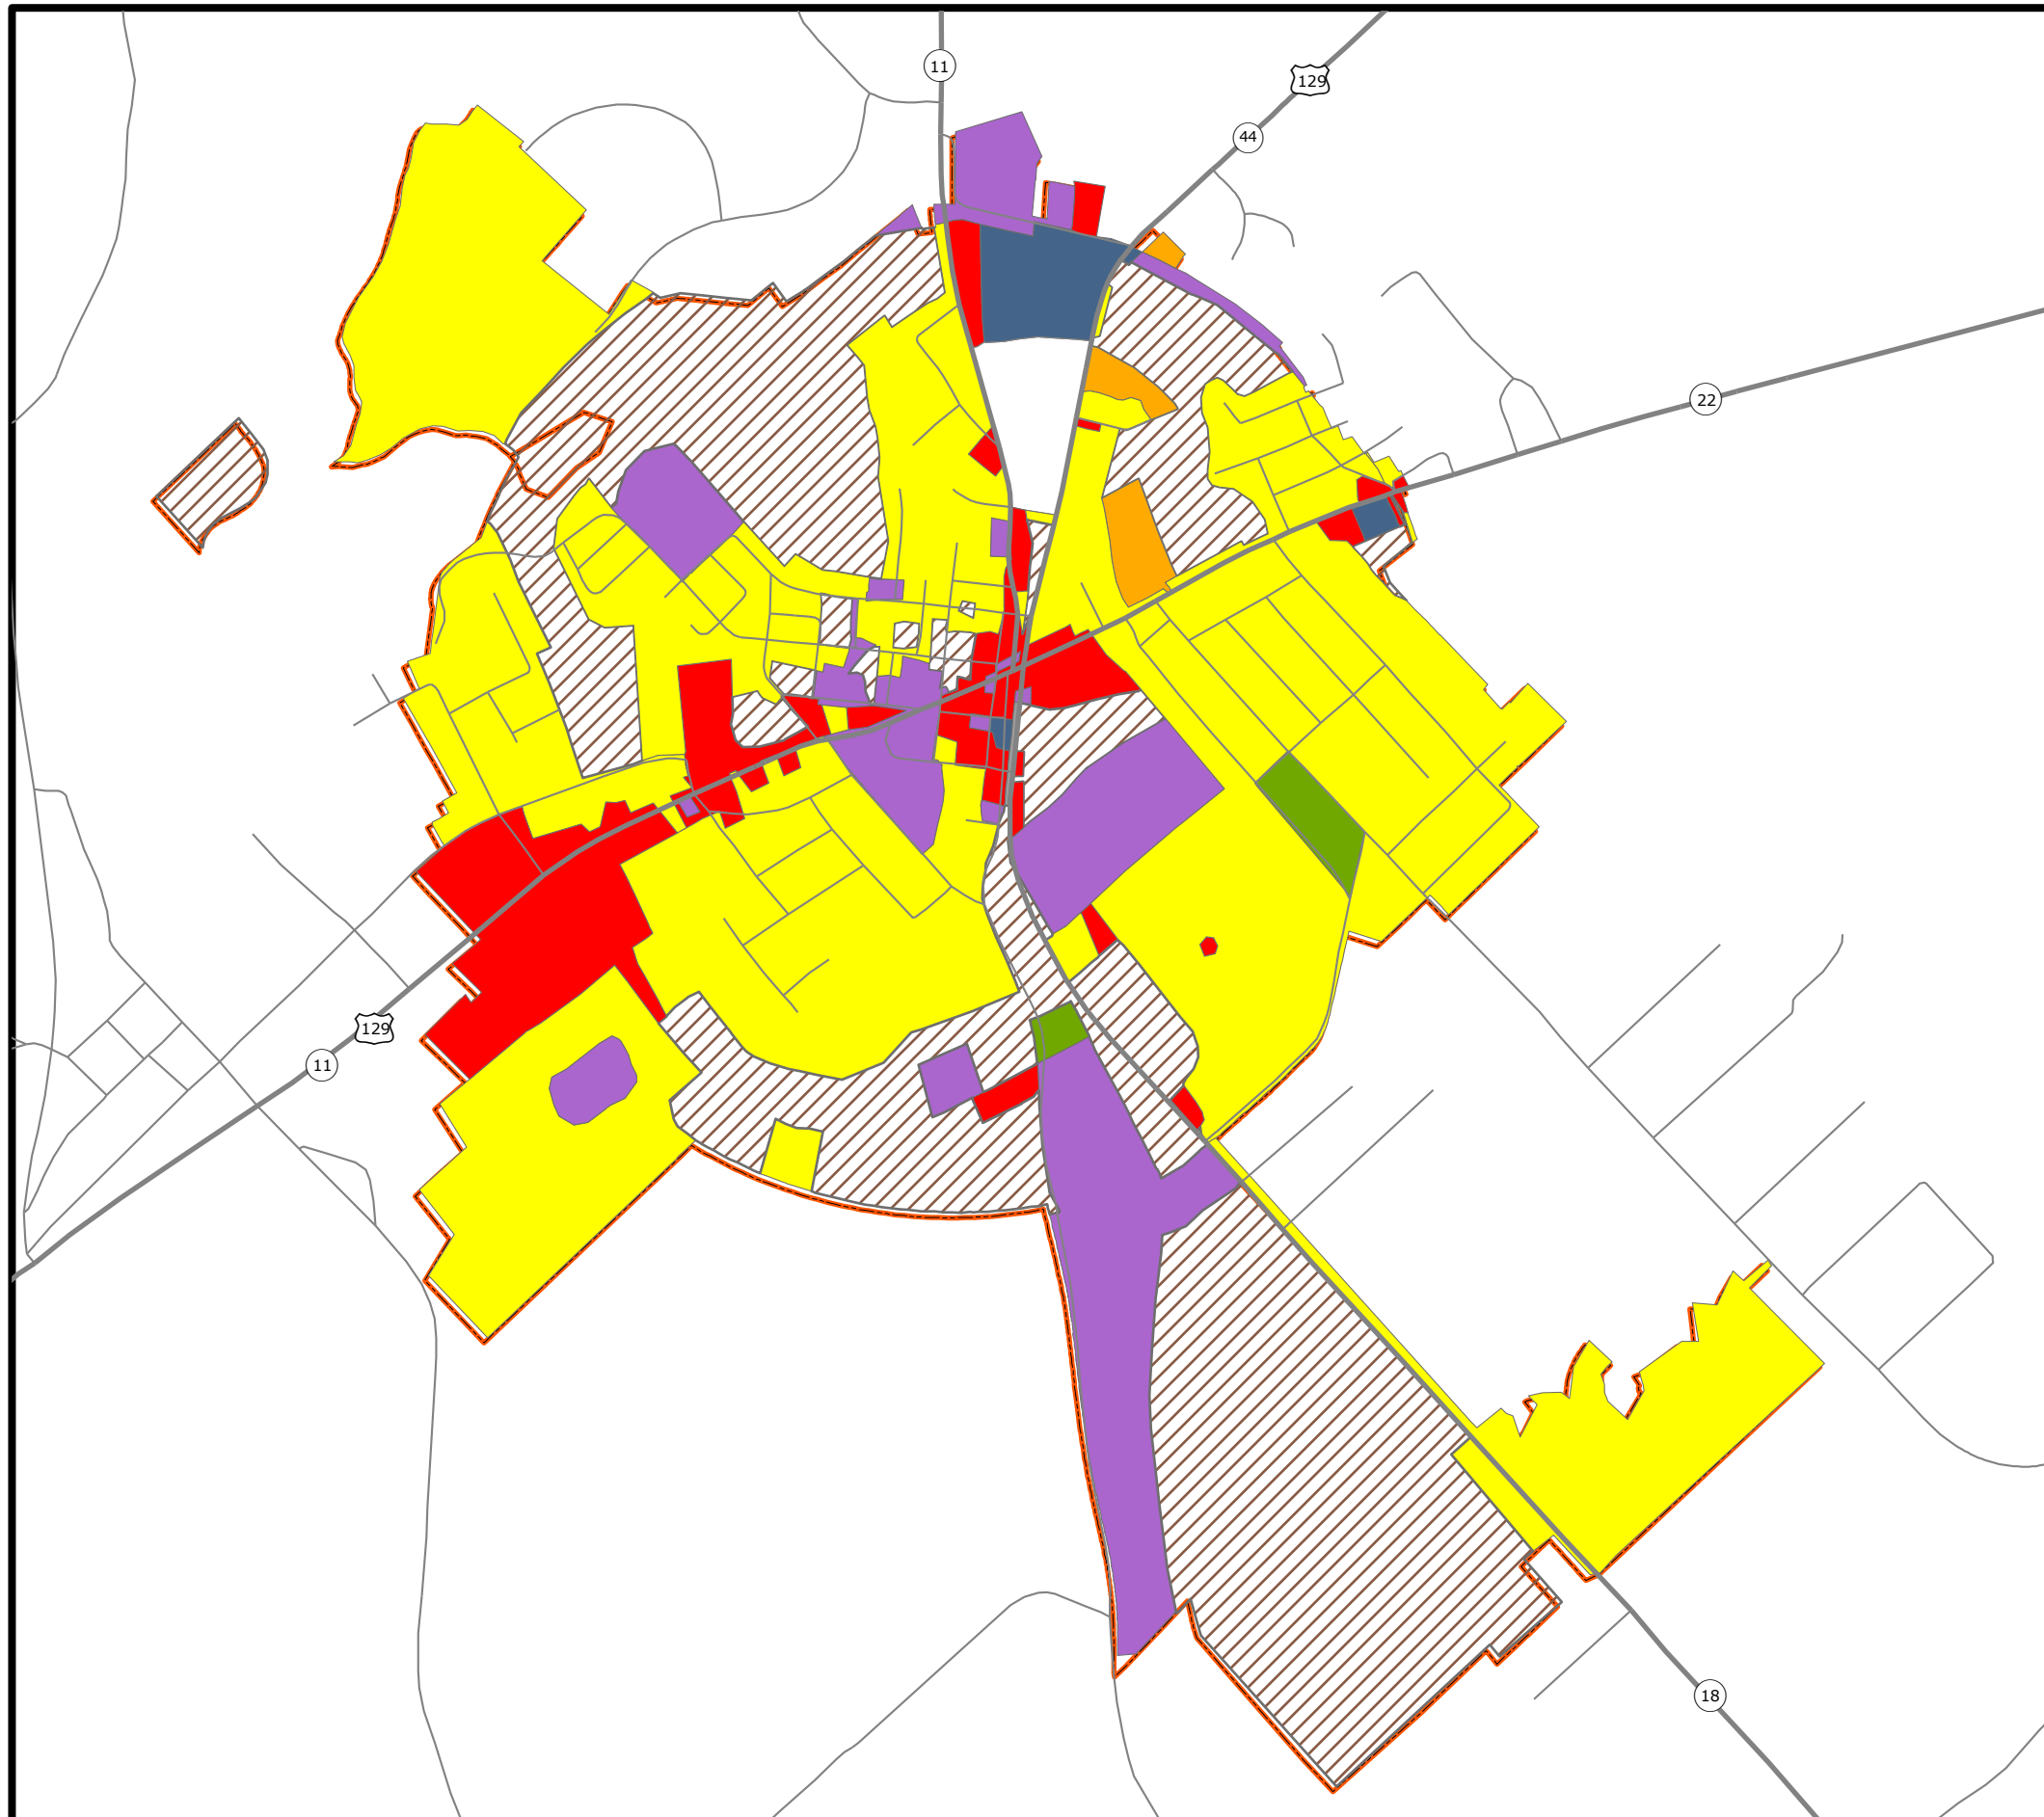

Gray-Jones County Comprehensive Plan

Existing Land Use City of Gray

Legend

-  Agriculture/Forestry
-  Commercial
-  Industrial
-  Multi-Family Housing
-  Park/Recreation/Cons
-  Public/Institutional
-  Residential
-  Transportation/Commu
-  Undeveloped/Unused
-  City of Gray
-  City Street
-  County Road
-  State Highway

0 0.1250.25 0.5 0.75 Miles

Map 2b